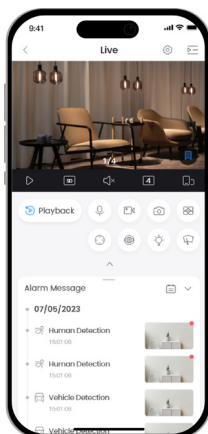

Upgrade Your Experience with DMSS

Dahua Mobile Security Surveillance (DMSS) is a professional remote surveillance management platform that offers remote monitoring, device migration, and sharing. When connected to the internet, the platform provides real-time alerts to improve surveillance efficiency and grant flexibility in security management.